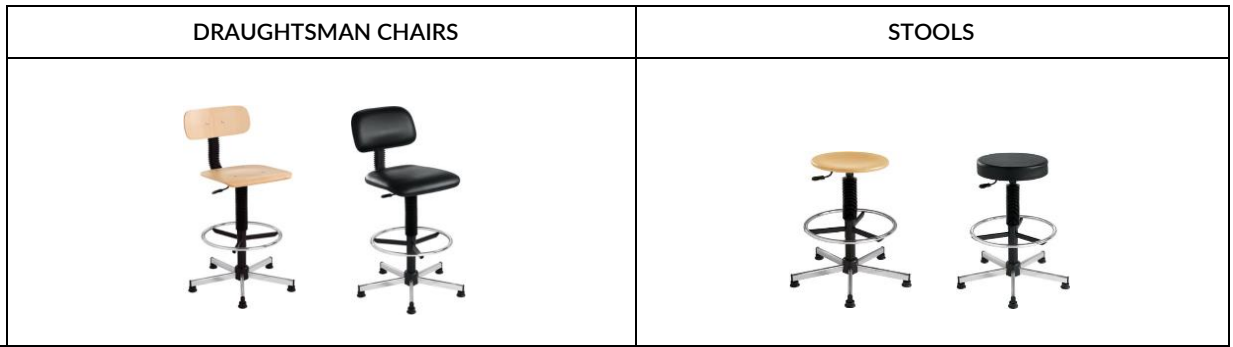

DRAUGHTSMAN

FEATURES

DRAUGHTSMAN CHAIRS

<p>BACKREST & SEAT</p>	<p>Wood version Natural varnished beech, THK18 mm</p> <p>Simulated leather version Backrest: Foam padding THK 30 mm, density 25 Kg/m³ Seat: Foam padding THK 35 mm, density 25 Kg/m³</p> <p>Height-adjustable backrest</p>
<p>BASE</p>	<p>5-point star base Chrome, ø 590 mm. Gas lift mechanism, black epoxy finish, adjustment range of 130 mm, adjusts thanks to a side lever</p> <p>Footrest Fixed, ø 440mm</p> <p>Glides As standard: 5 black nylon glides</p>

STOOLS

<p>BACKREST & SEAT</p>	<p>Wood version: Natural varnished beech, THK18 mm</p> <p>Simulated leather version: Foam padded seat, THK 65 mm and density 30 Kg/m³</p> <p>Height-adjustable backrest</p>
<p>BASE</p>	<p>5-point star base Chrome ø 600 mm Gas lift mechanism, black epoxy finish, adjustment range of 130 mm, adjusts thanks to a side lever</p> <p>Footrest Fixed, ø 440mm</p> <p>Glides As standard: 5 black nylon glides</p>